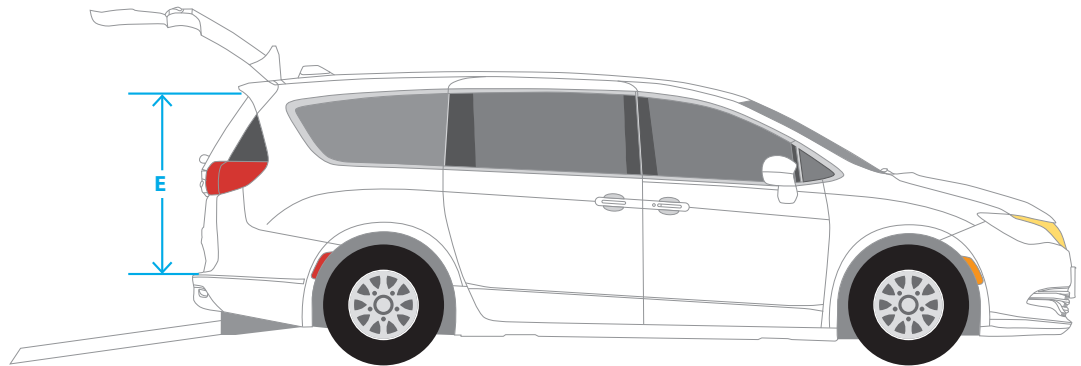

Chrysler Pacifica or Voyager Flex6

CONVERSION: **FLEX6**

CUT: **LONG**

ENTRY: **REAR**

RAMP DEPLOYMENT: **MANUAL**

Dimensions & Specifications

DIMENSIONS	
A	Ramp width 30"
B	Ramp length 48"
	Ramp Capacity 800 lbs.
	Ramp Angle 10°
C	Lowered floor length 99.4"
D	Lowered floor width 32"
E	Entrance & Interior head room 56"

CREATE THE SPACE YOU NEED IN SECONDS.

Go from a conventional minivan format to a wheelchair accessible vehicle in under a minute.

4 Passengers
+ 1 Wheelchair User

6 Passengers

2 Passengers
+ 2 Wheelchair Users