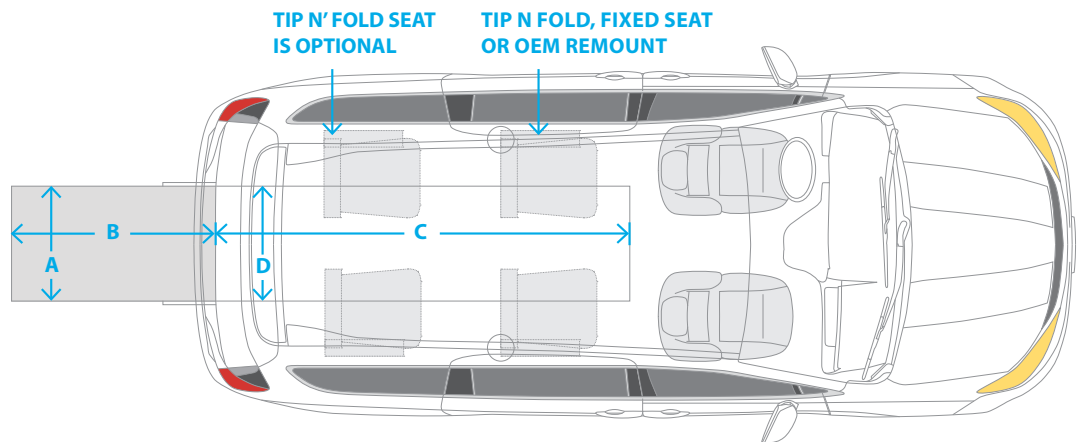

Chrysler Pacifica or Voyager Flex6

CONVERSION: **FLEX6**

CUT: **LONG**

ENTRY: **REAR**

RAMP DEPLOYMENT: **MANUAL**

Dimensions & Specifications

DIMENSIONS	
A	Ramp width 30"
B	Ramp length 48"
	Ramp Capacity 800 lbs.
	Ramp Angle 10°
C	Lowered floor length 99.4"
D	Lowered floor width 32"
E	Entrance & Interior head room 56"

CREATE THE SPACE YOU NEED IN SECONDS.

Go from a conventional minivan format to a wheelchair accessible vehicle in under a minute.

4 Passengers
+ 1 Wheelchair User

6 Passengers

2 Passengers
+ 2 Wheelchair Users