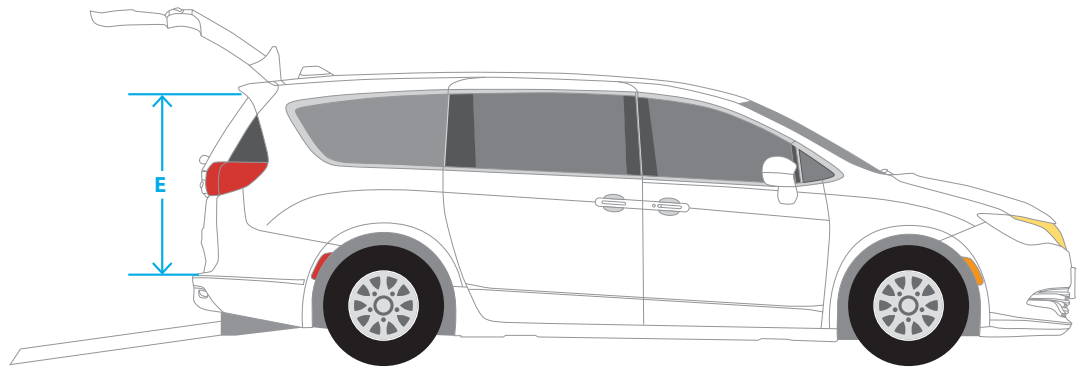

Chrysler Pacifica or Voyager Flex4

CONVERSION: **FLEX4**

CUT: **LONG**

ENTRY: **REAR**

RAMP DEPLOYMENT: **MANUAL**

Dimensions & Specifications

DIMENSIONS		
A	Ramp width	30"
B	Ramp length	48"
	Ramp Capacity	800 lbs.
	Ramp Angle	10°
C	Lowered floor length	99.4"
D	Lowered floor width	32"
E	Entrance & Interior head room	56"

Go from a conventional minivan to a wheelchair accessible vehicle in under a minute.

2 Passengers
+ 2 Wheelchair Users

4 Passengers
+ 1 Wheelchair User

4 Passengers

855.337.9543
www.driverge.com

07/2024