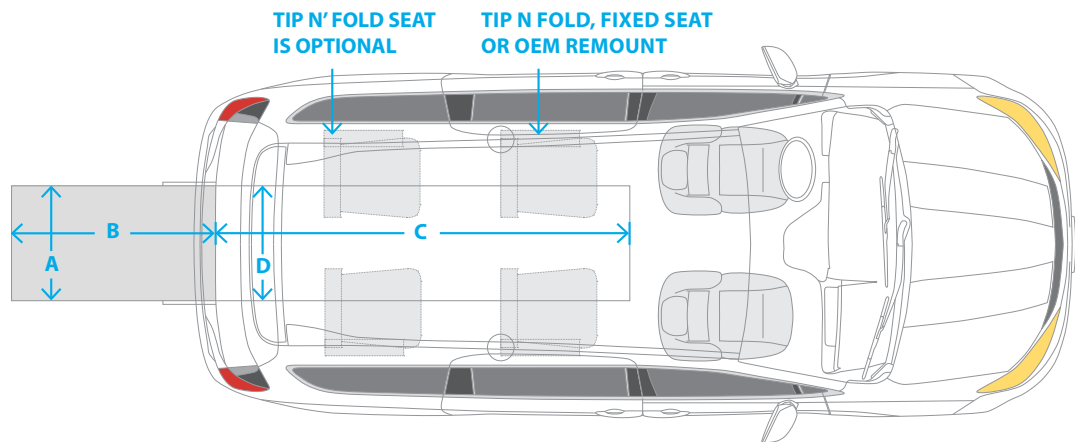

Chrysler Pacifica or Voyager Flex4

CONVERSION: **FLEX4**

CUT: **LONG**

ENTRY: **REAR**

RAMP DEPLOYMENT: **MANUAL**

Dimensions & Specifications

DIMENSIONS		
A	Ramp width	30"
B	Ramp length	48"
	Ramp Capacity	800 lbs.
	Ramp Angle	10°
C	Lowered floor length	99.4"
D	Lowered floor width	32"
E	Entrance & Interior head room	56"

Go from a conventional minivan to a wheelchair accessible vehicle in under a minute.

2 Passengers
+ 2 Wheelchair Users

4 Passengers
+ 1 Wheelchair User

4 Passengers

855.337.9543
www.driverge.com

07/2024