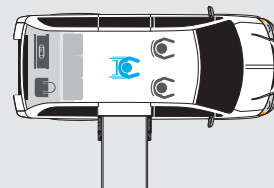

Dodge Grand Caravan Quiet Ride®

CONVERSION: **QUIET RIDE**

CUT: **CENTER**

ENTRY: **SIDE**

RAMP DEPLOYMENT: **POWER**

Dimensions & Specifications

DIMENSIONS	
A Overall van height w/o luggage rack	69.5"
Door Opening	
B Usable Height	52.75"
C Usable Width	31"
Interior Information	
G Height at Center of Van	54.75"
H Lowered Floor Length (flat area)	56.25"
I Lowered Floor Width	52.5"
Removable Front Row Seats	No
Ramp Information	
Fold-Out / In-Floor	Fold-out
Power / Manual	Power
Weight Capacity	800 lbs.
Full / Half Cut	Half
D Length	62.4"
E Width	29.5"
F Angle	10.5°
Kneeling System	No

TRANSPORTS UP TO SIX PEOPLE INCLUDING ONE WHEELCHAIR PASSENGER.

**5 Passengers
+ 1 Wheelchair User**

**2 Passengers
+ 1 Wheelchair User**

5 Passengers

855.337.9543
www.driverge.com

07/2024