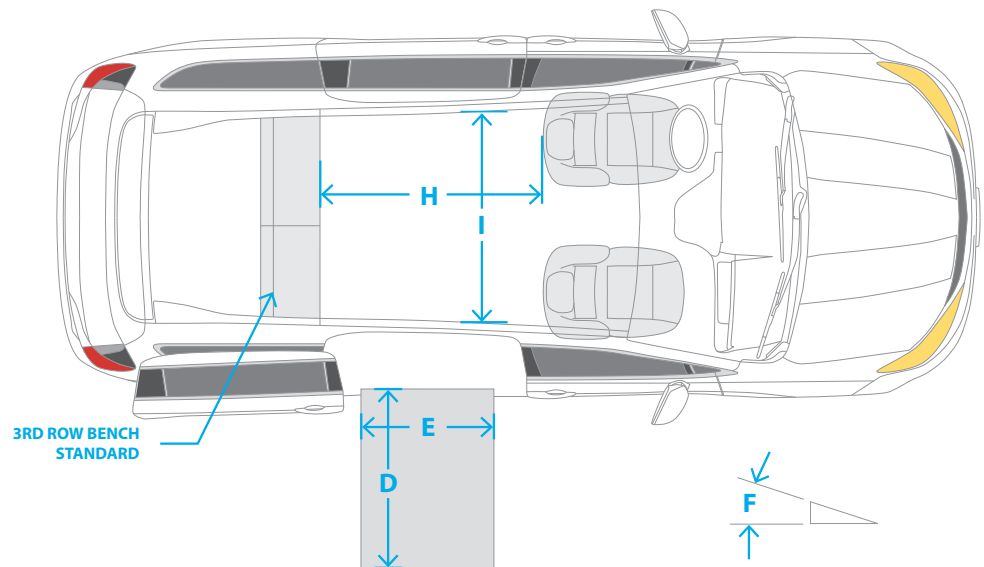

Dodge Grand Caravan Quiet Ride®

CONVERSION: **QUIET RIDE**

CUT: **CENTER**

ENTRY: **SIDE**

RAMP DEPLOYMENT: **POWER**

Dimensions & Specifications

DIMENSIONS	
A Overall van height w/o luggage rack	69.5"
Door Opening	
B Usable Height	52.75"
C Usable Width	31"
Interior Information	
G Height at Center of Van	54.75"
H Lowered Floor Length (flat area)	56.25"
I Lowered Floor Width	52.5"
Removable Front Row Seats	No
Ramp Information	
Fold-Out / In-Floor	Fold-out
Power / Manual	Power
Weight Capacity	800 lbs.
Full / Half Cut	Half
D Length	62.4"
E Width	29.5"
F Angle	10.5°
Kneeling System	No

TRANSPORTS UP TO SIX PEOPLE INCLUDING ONE WHEELCHAIR PASSENGER.

**5 Passengers
+ 1 Wheelchair User**

**2 Passengers
+ 1 Wheelchair User**

5 Passengers

855.337.9543
www.driverge.com

07/2024