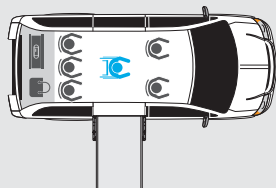

TRANSPORTS UP TO SIX PEOPLE INCLUDING ONE WHEELCHAIR PASSENGER.

**5 Passengers
+ 1 Wheelchair User**