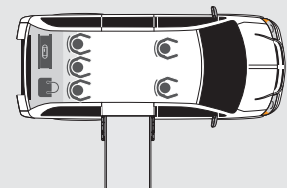

5 Passengers