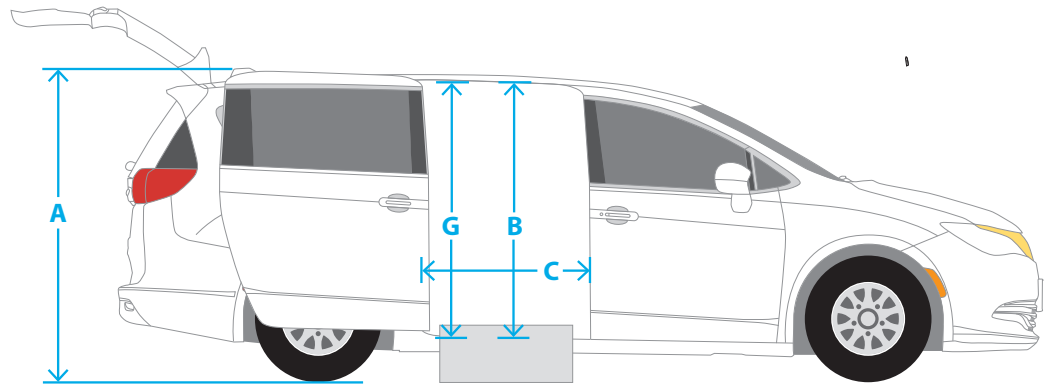

Dodge Grand Caravan Quiet Ride®

CONVERSION: **QUIET RIDE**

CUT: **CENTER**

ENTRY: **SIDE**

RAMP DEPLOYMENT: **POWER**

Dimensions & Specifications

DIMENSIONS	
A Overall van height w/o luggage rack	69.5"
Door Opening	
B Usable Height	52.75"
C Usable Width	31"
Interior Information	
G Height at Center of Van	54.75"
H Lowered Floor Length (flat area)	56.25"
I Lowered Floor Width	52.5"
Removable Front Row Seats	No
Ramp Information	
Fold-Out / In-Floor	Fold-out
Power / Manual	Power
Weight Capacity	800 lbs.
Full / Half Cut	Half
D Length	62.4"
E Width	29.5"
F Angle	10.5°
Kneeling System	No

TRANSPORTS UP TO SIX PEOPLE INCLUDING ONE WHEELCHAIR PASSENGER.

**5 Passengers
+ 1 Wheelchair User**

**2 Passengers
+ 1 Wheelchair User**

5 Passengers

855.337.9543
www.driverge.com

07/2024